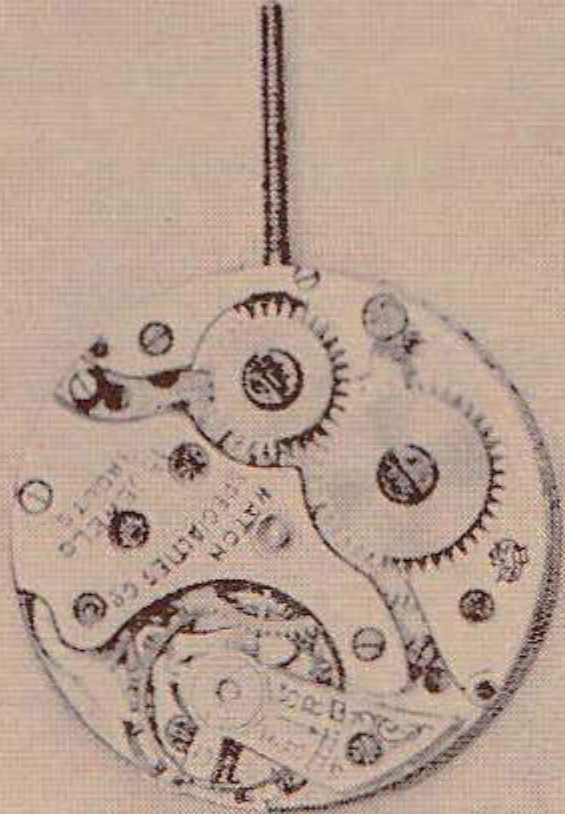


Subject: 816 (10 ½") Sweep Second Driving Wheel
Posted by [Macquid](#) on Thu, 26 May 2016 08:39:48 GMT
[View Forum Message](#) <> [Reply to Message](#)

Hi,

Anybody have a sweep second driving wheel for Cal. 816 (10 ½")that I could buy?

Thanks.

Friendly regards

P.S. Or a parts movement that includes the driving wheel?

File Attachments

1) [Gruen 806 - 807 - 808 - 809 - 816 sm part.jpg](#), downloaded 1985 times

3700

3707

3716