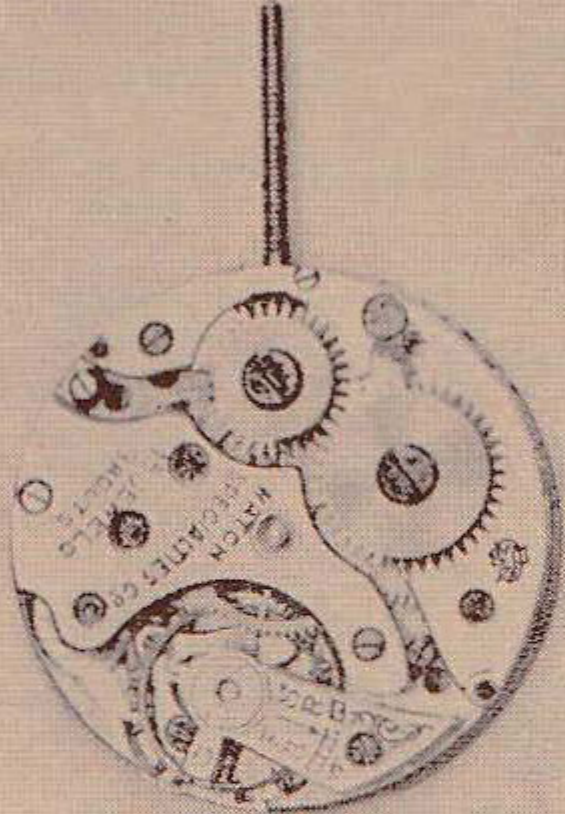


Subject: 816 (10 ½") Sweep Second Driving Wheel
Posted by [Macquid](#) on Thu, 26 May 2016 08:39:48 GMT
[View Forum Message](#) <> [Reply to Message](#)

Hi,

Anybody have a sweep second driving wheel for Cal. 816 (10 ½")that I could buy?

Thanks.

Friendly regards

P.S. Or a parts movement that includes the driving wheel?

File Attachments

1) [Gruen 806 - 807 - 808 - 809 - 816 sm part.jpg](#), downloaded
2534 times

3700

3707

3716