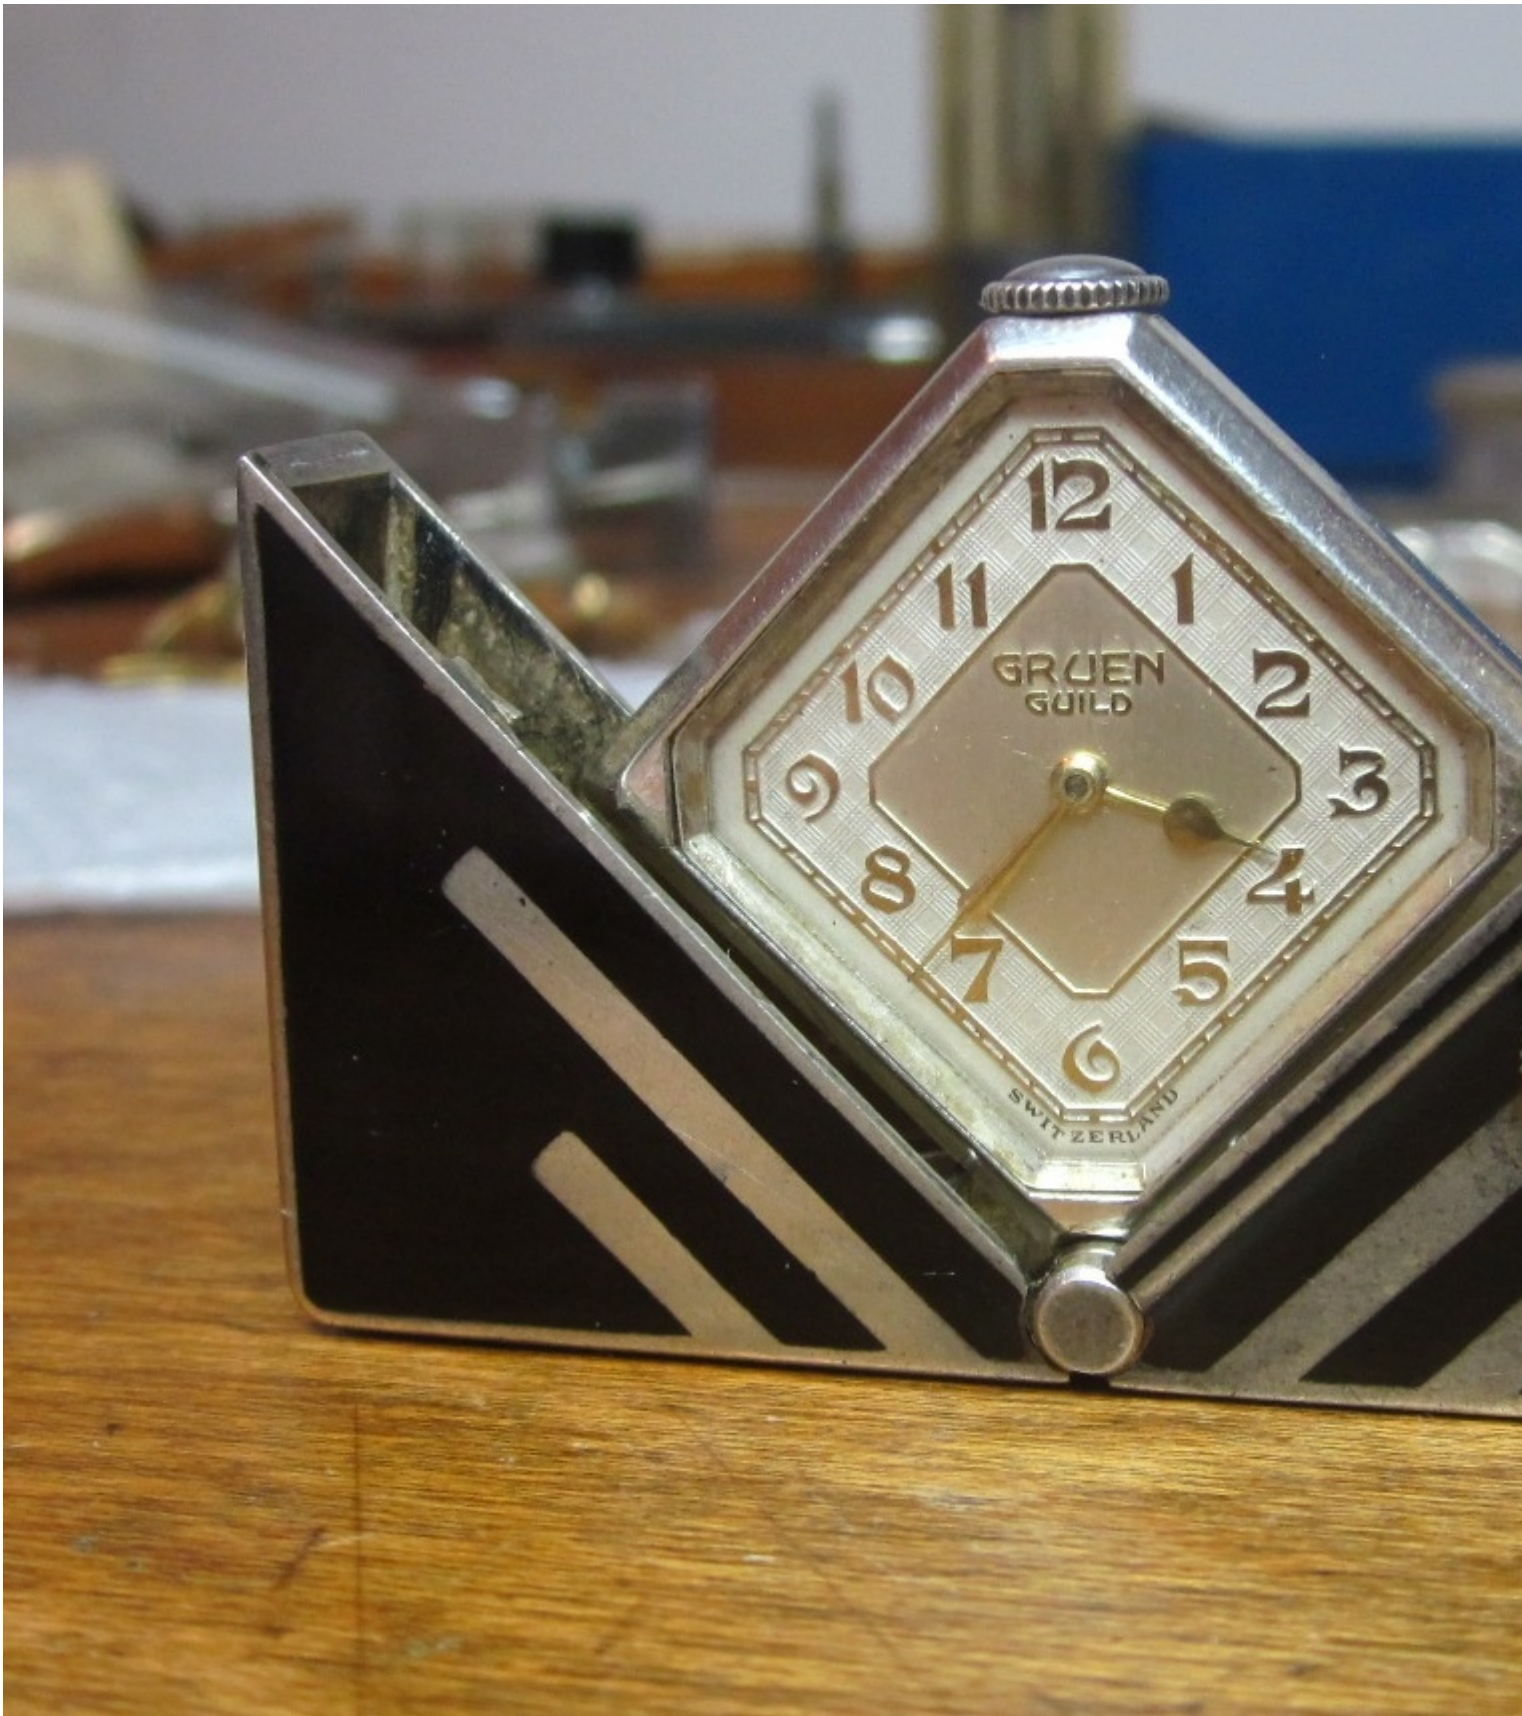

8) [image.jpg](#), downloaded 2459 times