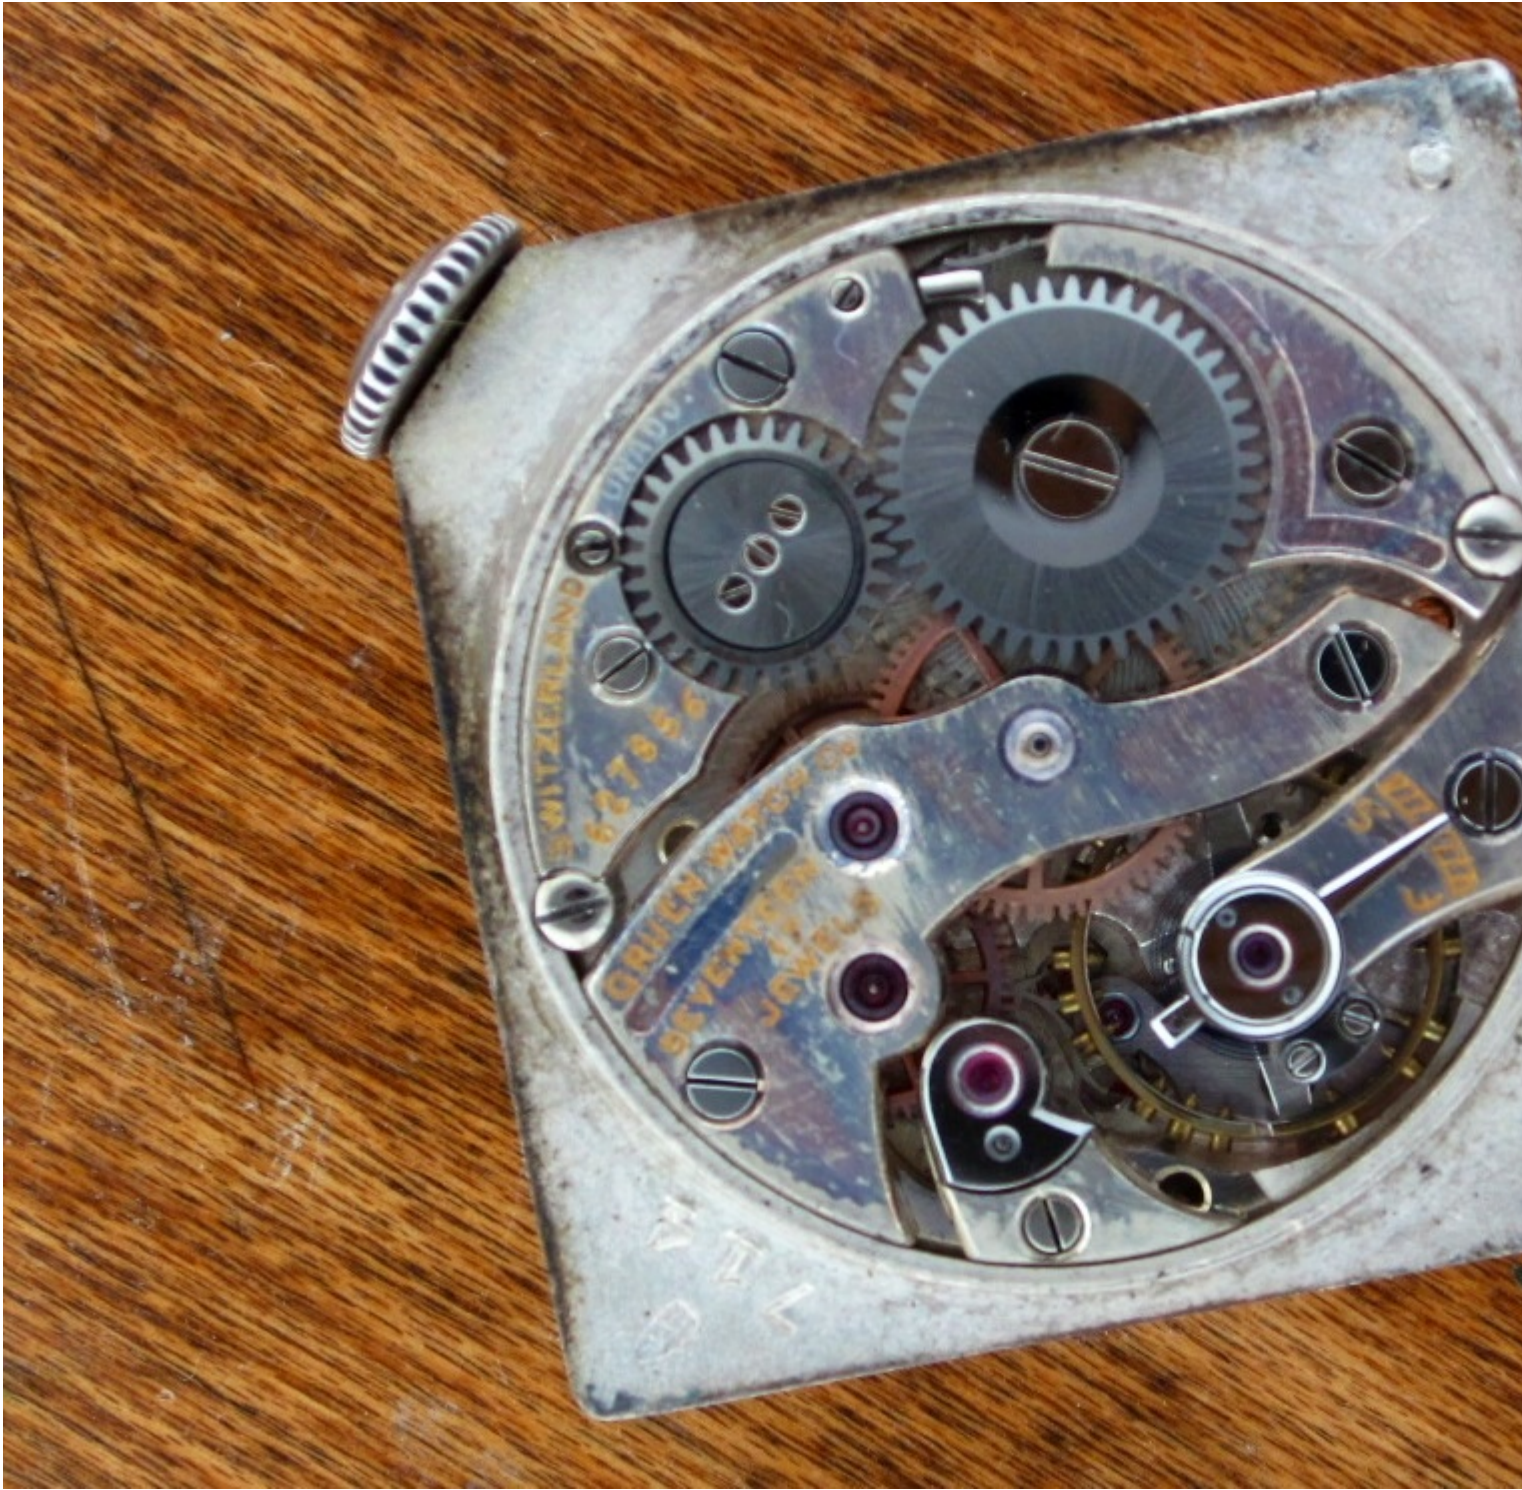

6) [image.jpg](#), downloaded 2463 times