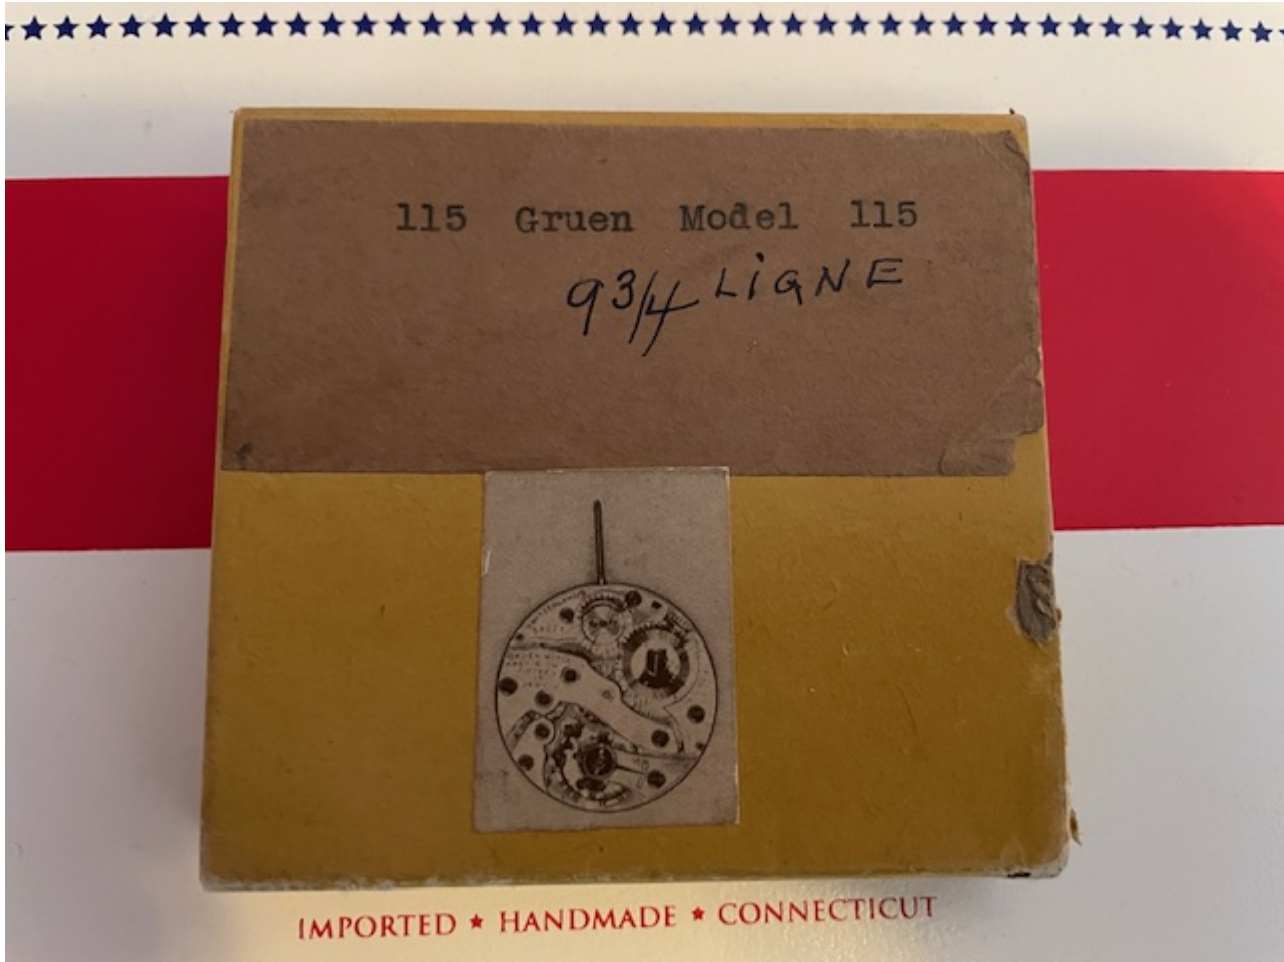

3) [IMG_8065.JPG](#), downloaded 1825 times