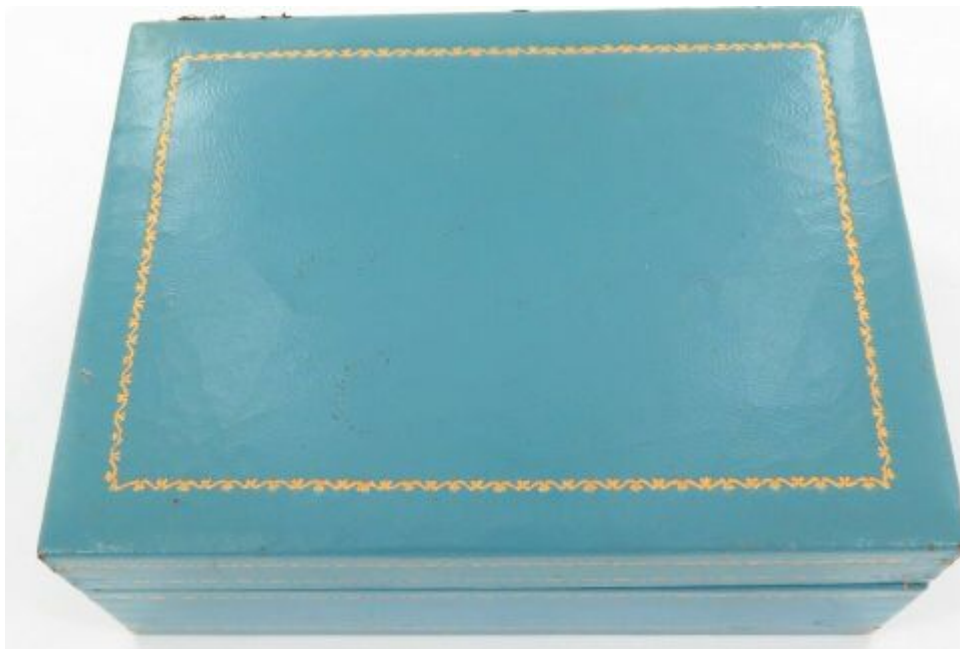

Subject: Re: Early 1950's Ladies Display Box
Posted by [Ephemerald](#) on Fri, 05 Feb 2021 20:19:22 GMT
[View Forum Message](#) <> [Reply to Message](#)

Hi Jenneke, curious as to your thoughts, do you think that this box is ladies or gents?
I always thought it was for a ladies watch bc Gruen used this colour on other ladies boxes...

It is an exact match to my exclusive creation box except in colour.

File Attachments

1) [s-11600-980__20386.1574212083 \(1\).jpg](#), downloaded 2200 times

2) [s-11600-977__06135.1574213569 \(1\) \(1\).jpg](#), downloaded 2228 times