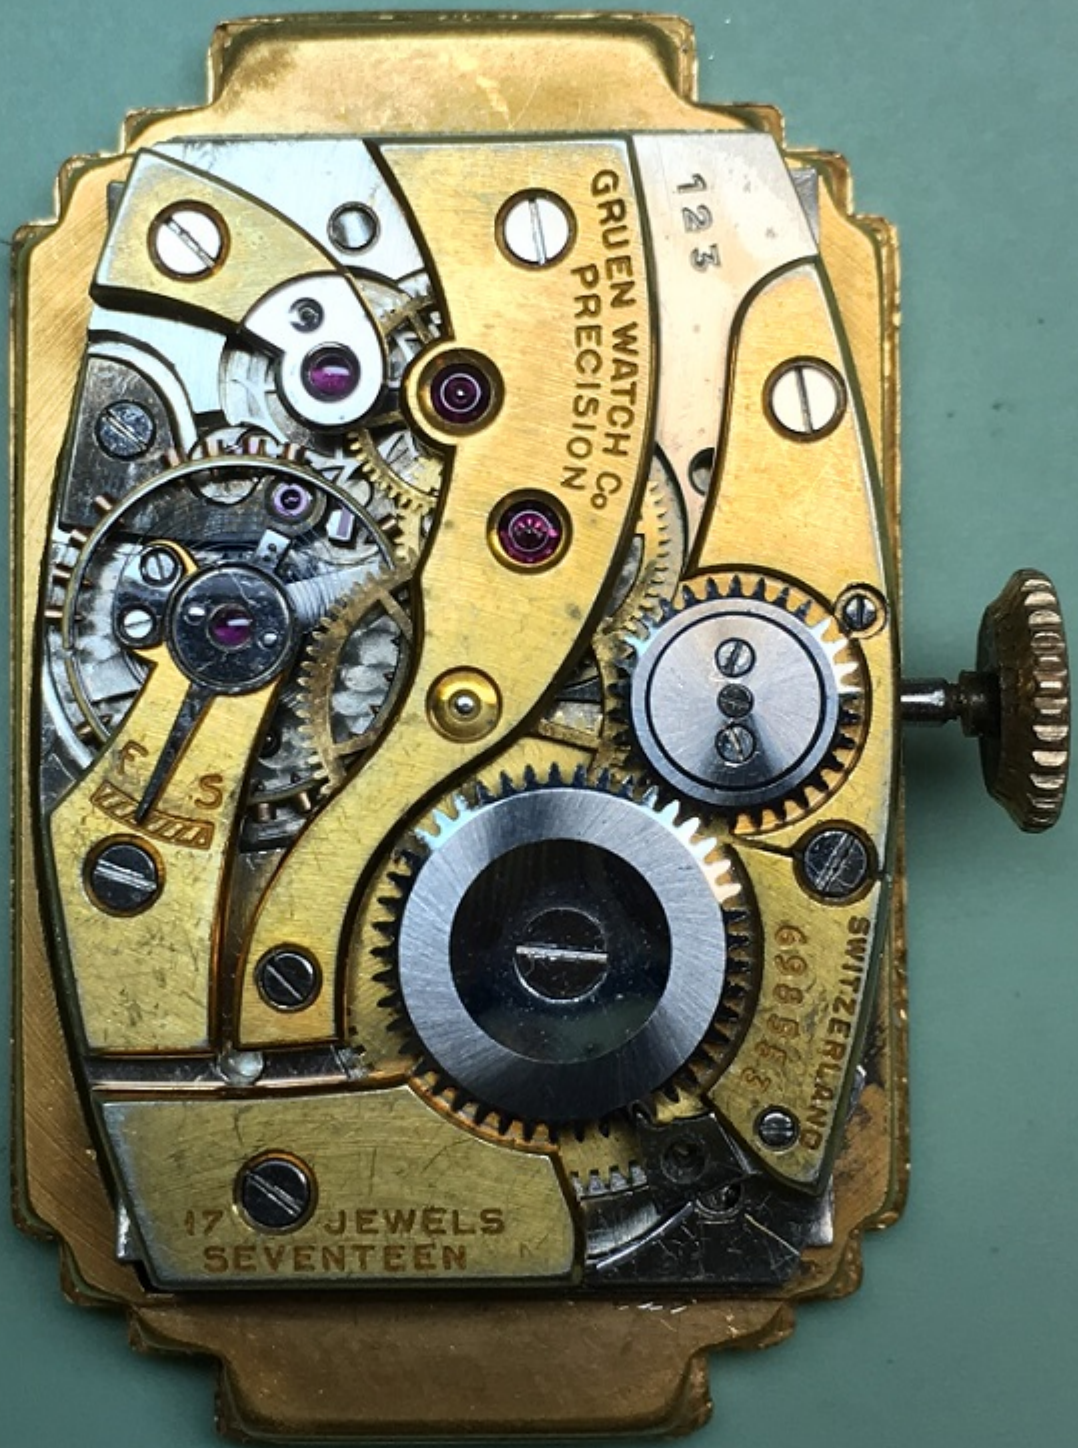


Subject: Re: Quadron 109

Posted by [JackW](#) on Thu, 28 Nov 2019 00:55:46 GMT

[View Forum Message](#) <> [Reply to Message](#)

Here is the movement from the finished watch... train side for now.

It looks like it is not marked at all as to whether it is adjust or not. Serial is 698553

File Attachments

1) [IMG_4306_sm.jpg](#), downloaded 2546 times

GRUEN WATCH CO.
PRECISION

123

S
S

SWITZERLAND
698553

17 JEWELS
SEVENTEEN